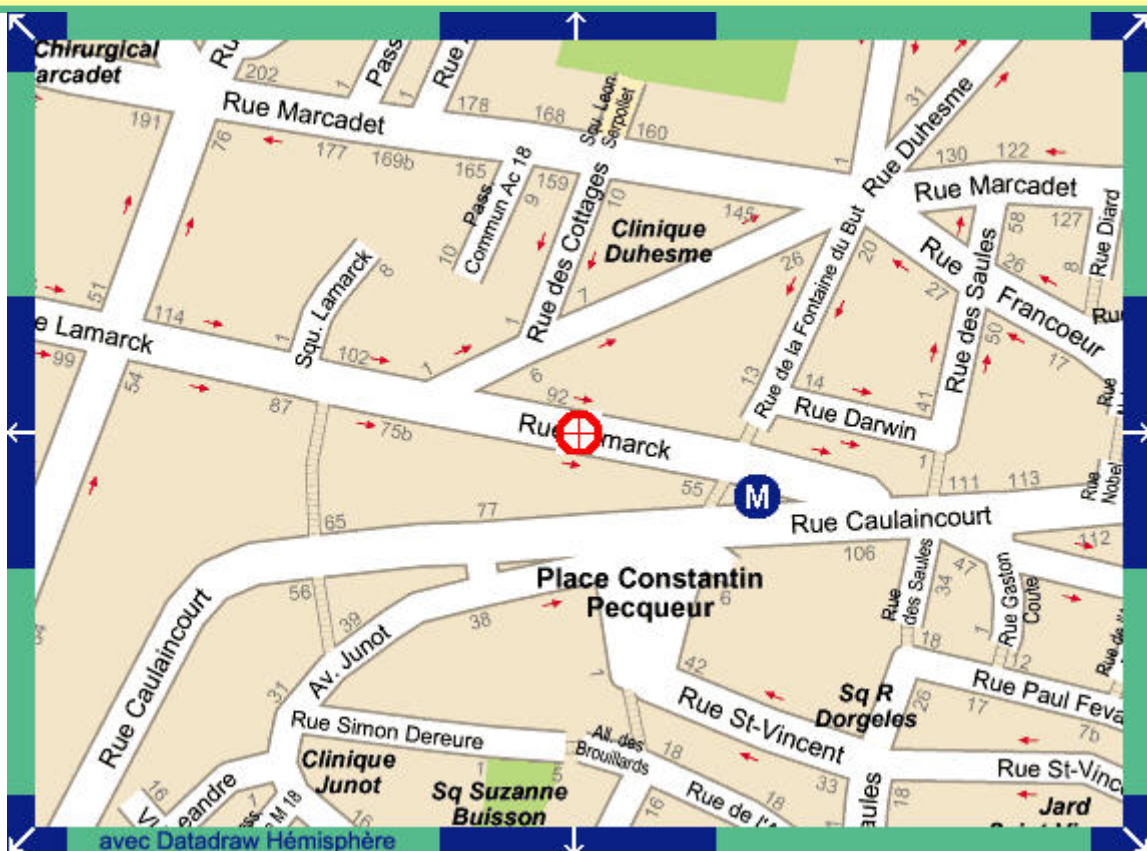

## Directions to 74 rue Lamarck

**Starting address :** RER AEROPORT CHARLES DE GAULLE 2 TGV

**Destination address :** 74 RUE LAMARCK PARIS-18EME

**Date :** 12/05/2004

**Departure at :** 19H45

**Options :** Rail ..... (Métro, RER, SNCF), Least interchange

TAKE THE RER B AT AEROPORT CHARLES DE GAULLE 2 TGV AT 19H55 DIRECTION MASSY-PALaiseau UNTIL GARE DU NORD AT 20H25  
TAKE THE METRO LINE 4 AT GARE DU NORD DIRECTION PORTE DE CLIGNANCOURT UNTIL MARCADET-POISSONNIERS  
TAKE THE METRO LINE 12 AT MARCADET-POISSONNIERS DIRECTION MAIRIE D'ISSY UNTIL LAMARCK-CAULAINCOURT  
IT WILL TAKE YOU ABOUT 55 MIN