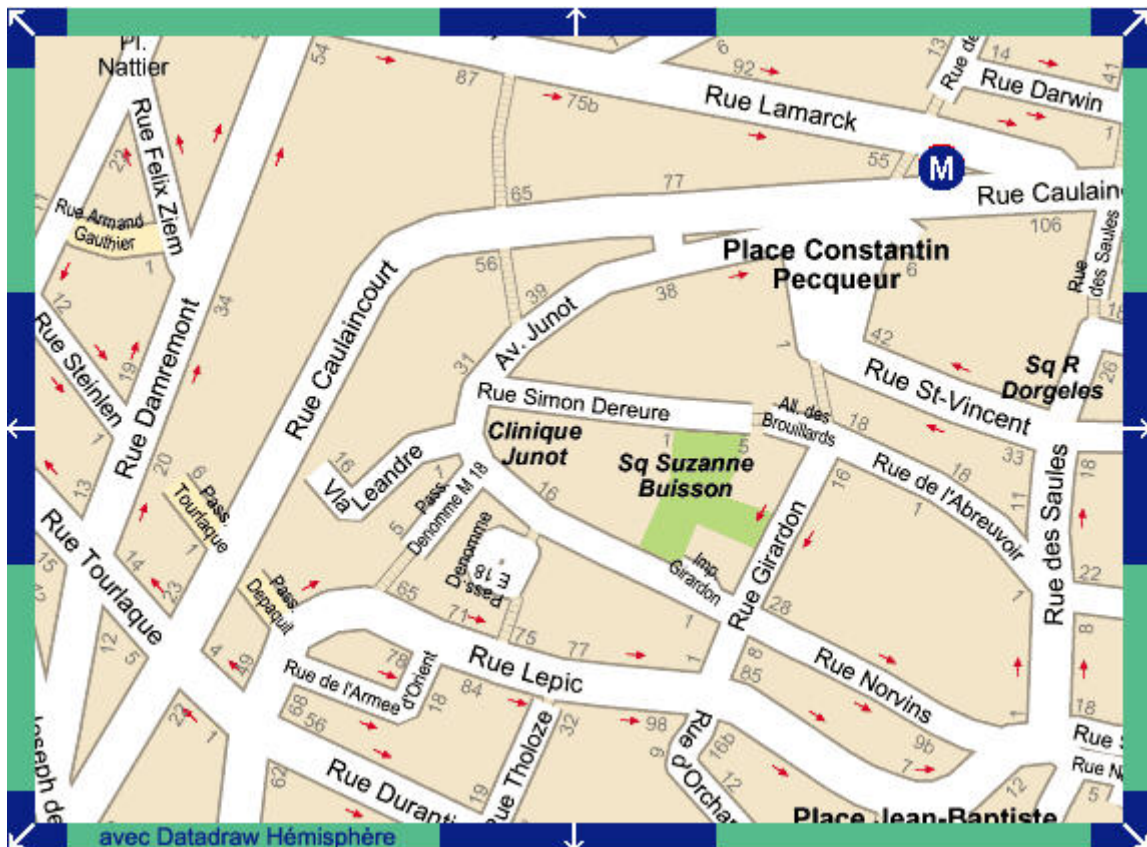

Directions to 23 rue Tourlaque

TAKE THE RER B AT AEROPORT CHARLES DE GAULLE 2 TGV AT 13H09 DIRECTION SAINT-REMY-LES-CHEVREUSE UNTIL GARE DU NORD AT 13H43
TAKE THE METRO LINE 4 AT GARE DU NORD DIRECTION PORTE DE CLIGNANCOURT UNTIL MARCADET-POISSONNIERS
TAKE THE METRO LINE 12 AT MARCADET-POISSONNIERS DIRECTION MAIRIE D'ISSY UNTIL LAMARCK-CAULAINCOURT
IT WILL TAKE YOU ABOUT 1 HOUR

It takes about 7 minutes to walk from the metro station to the apartment. Please make sure you have the building entry code prior to arriving.

The name on the buzzer is "Connolly". The apartment is up the stairs on the second floor and to your left.